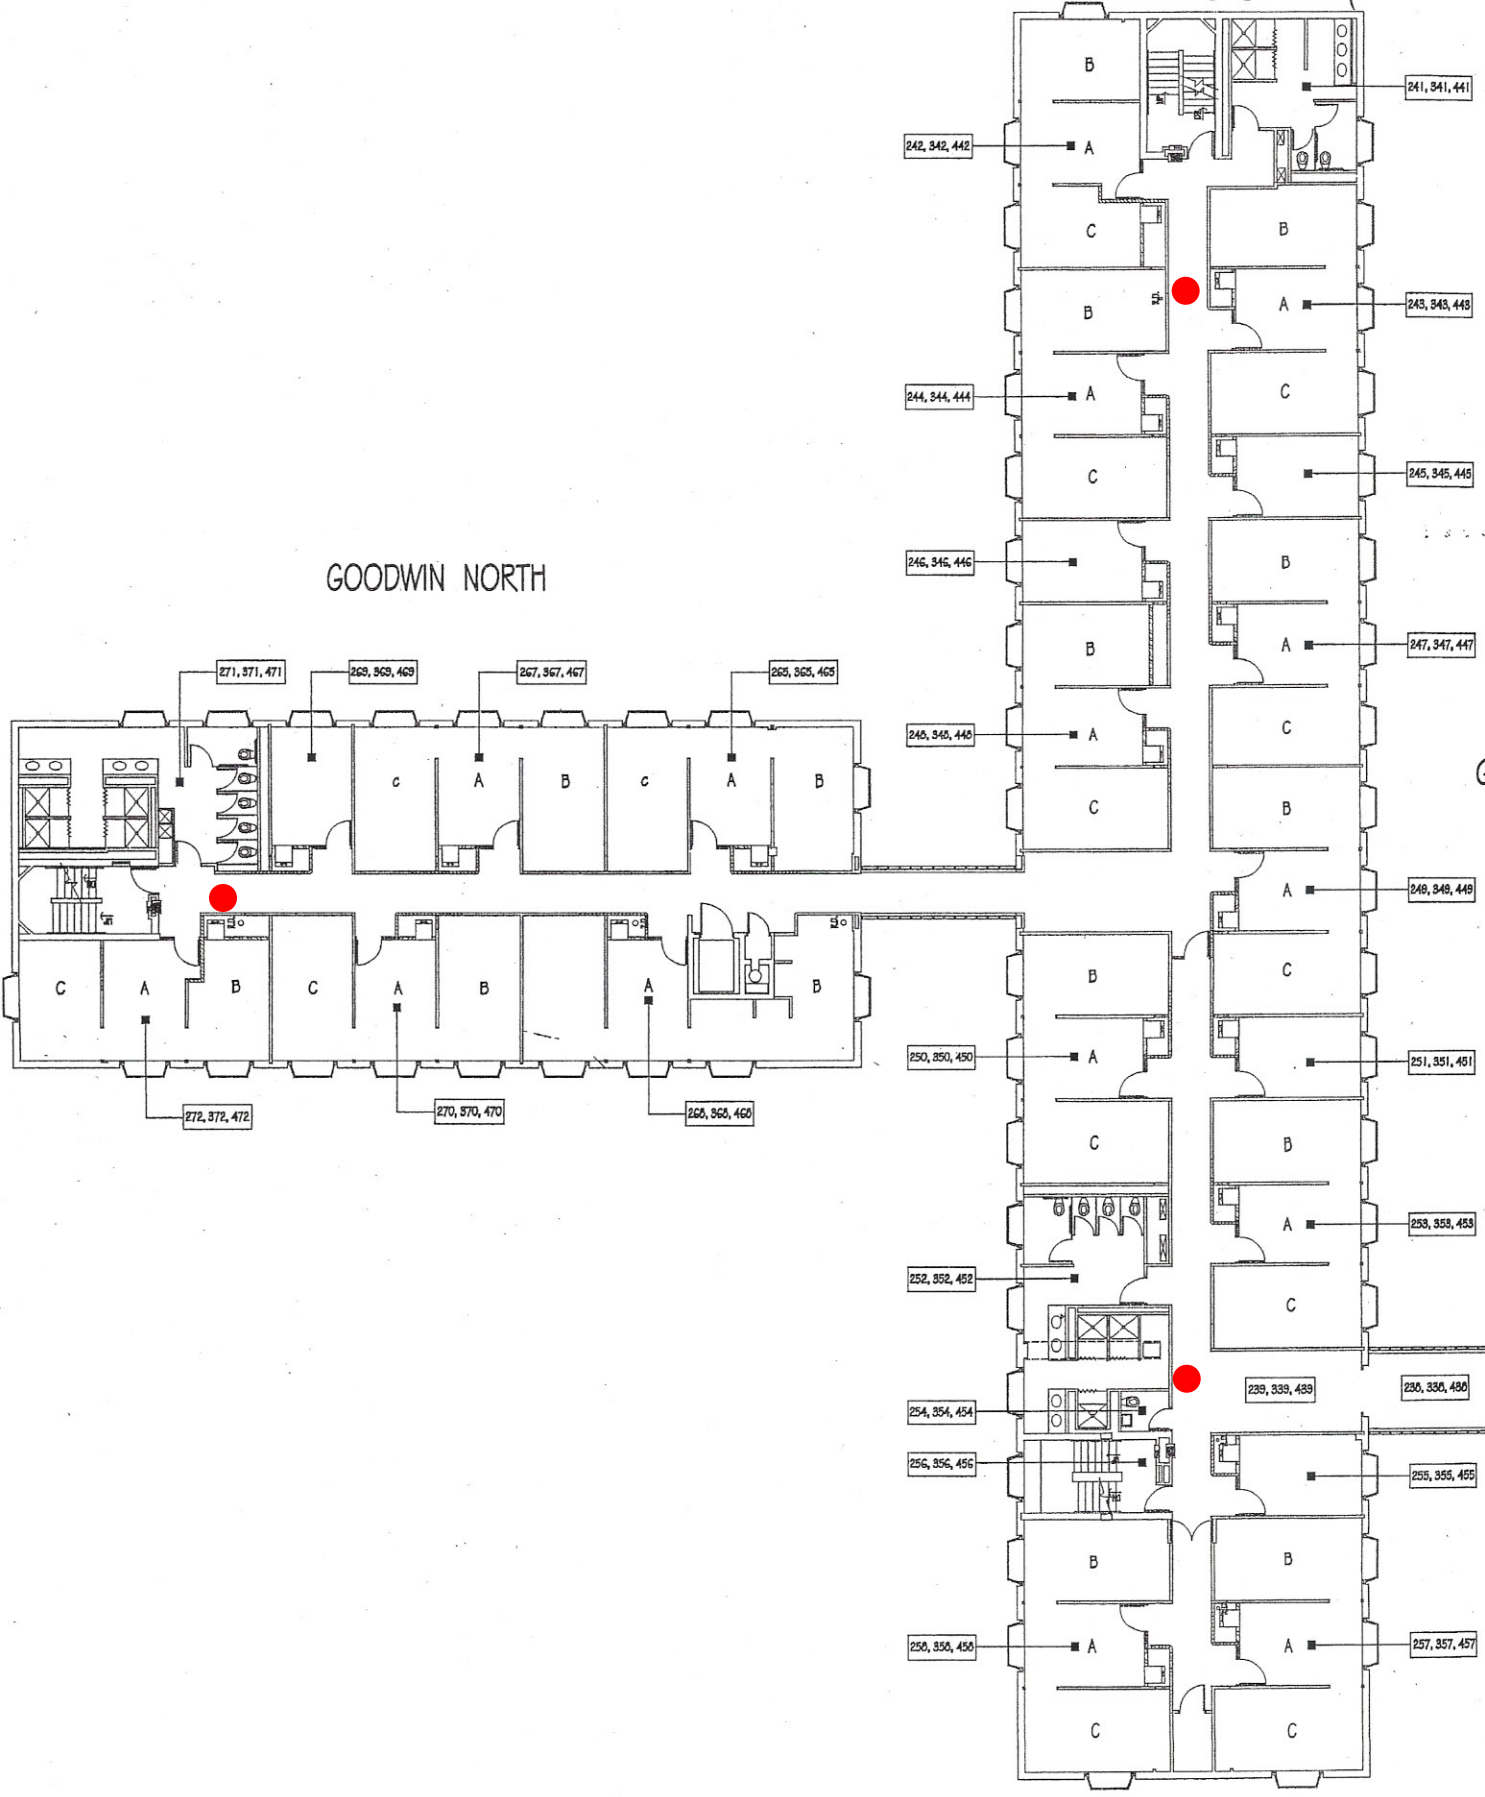

Goodwin Hall  
1215 30th Street  
Fire Extinguisher: 20 Total

Goodwin South

GOODWIN NORTH

GOC

MECHANIC 26

Ground Floor

GOODWIN NORTH

GOODWIN ST  
SOUTH

First Floor

Goodwin South

GOODWIN NORTH

# Goodwin South