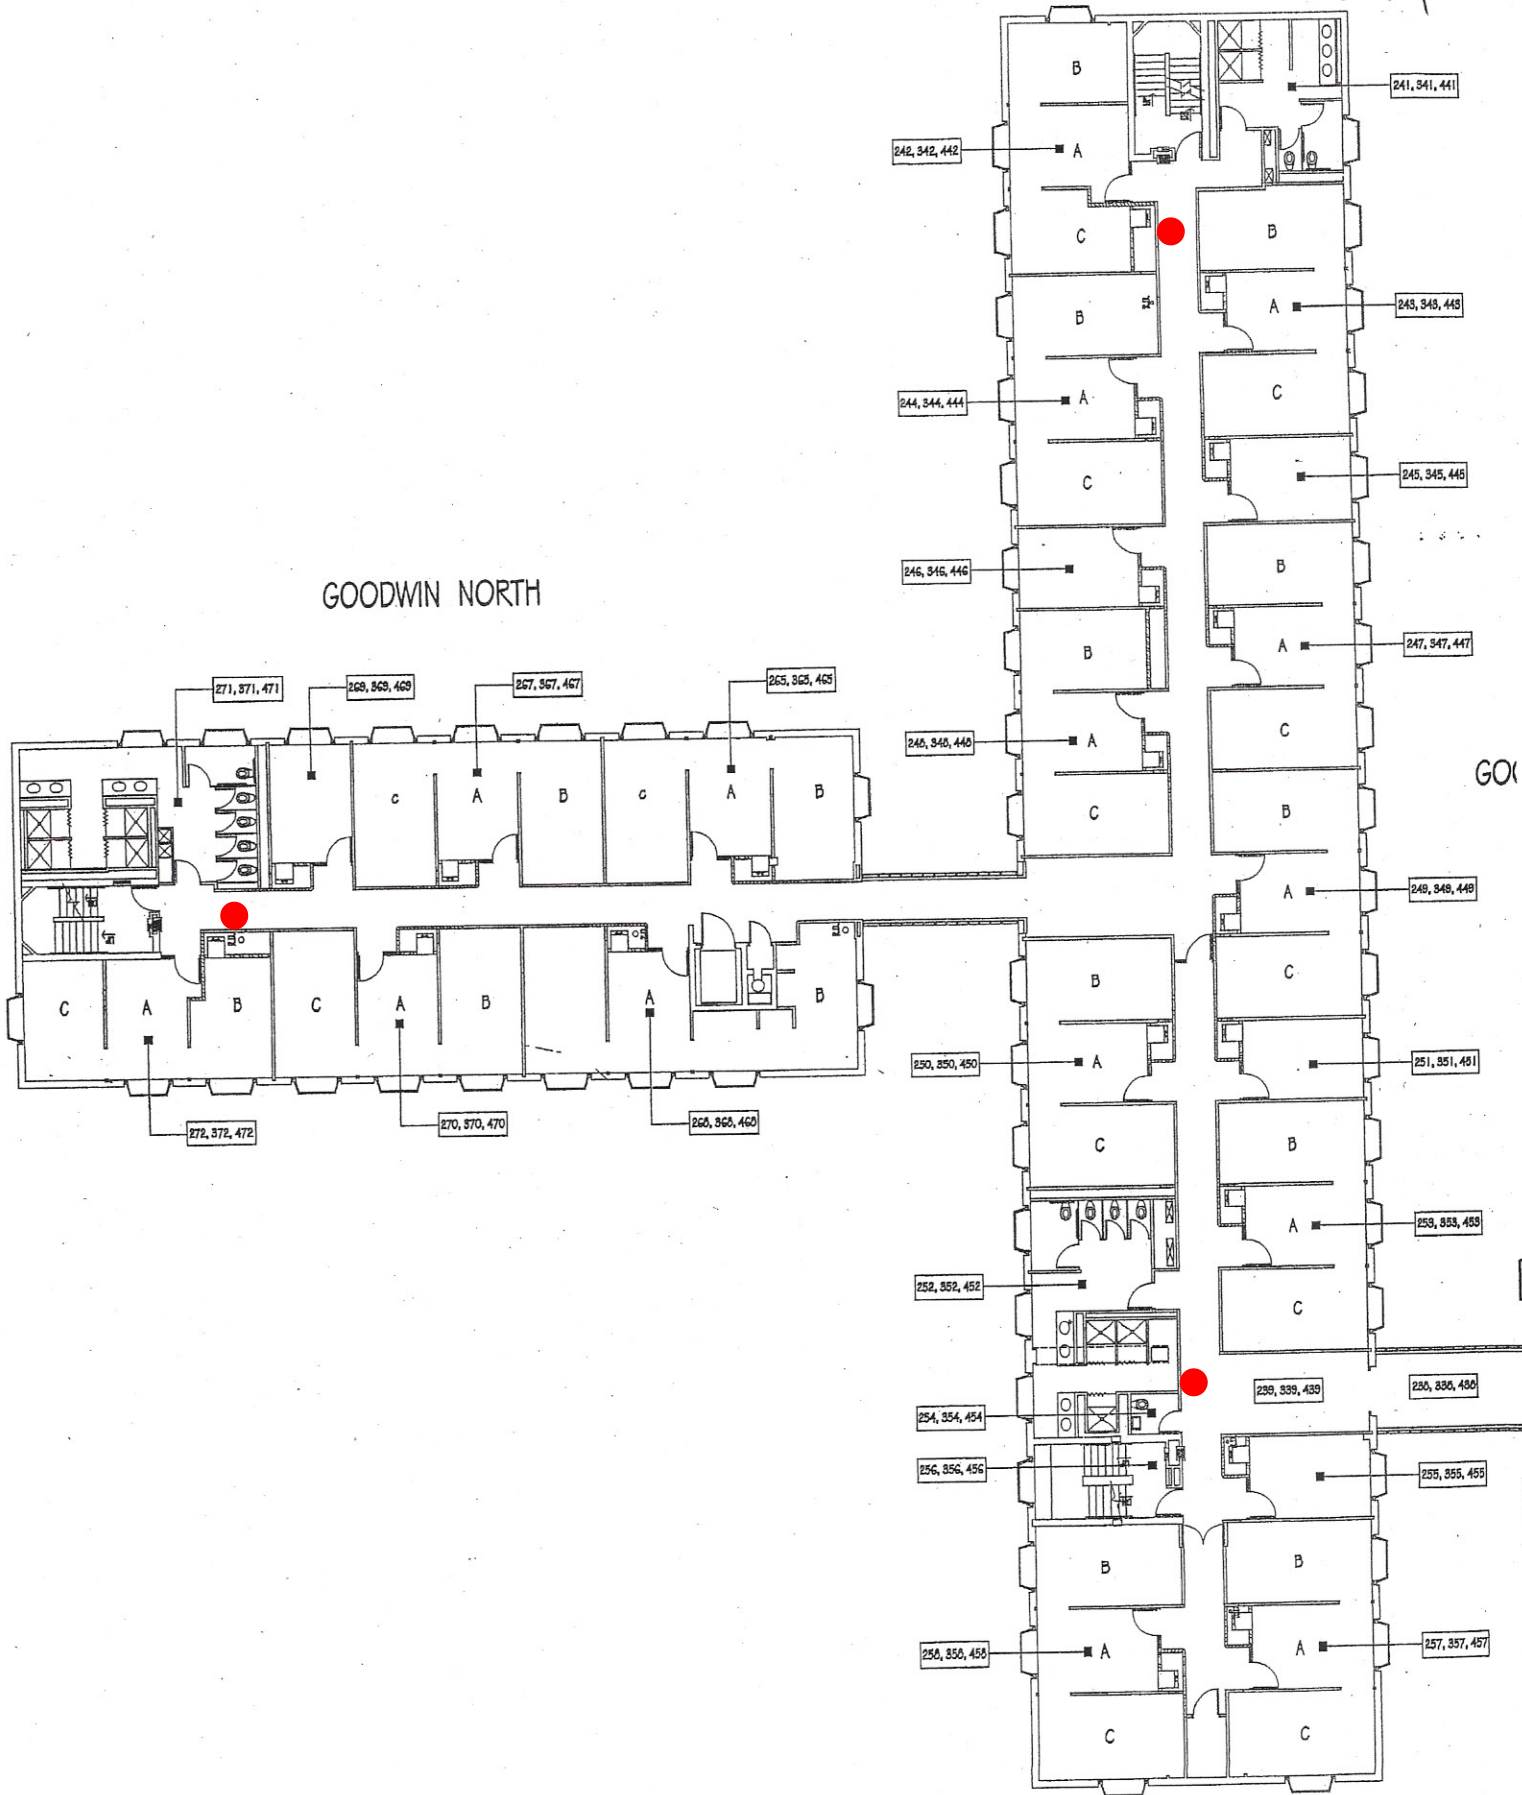

Goodwin South

GOODWIN NORTH